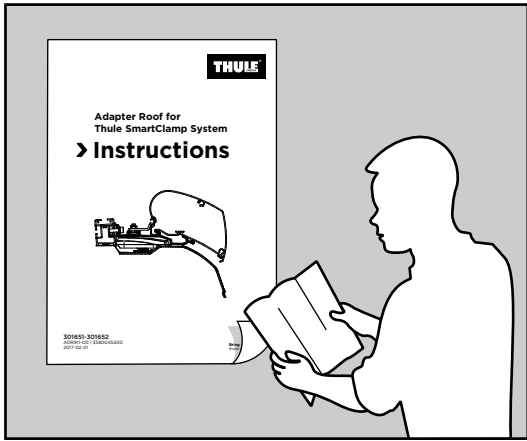

Adapter Roof for Thule SmartClamp System

➤ Instructions

301651-301652
ADR911-01 | 3380049700
2018-05-31

Bring your life
thule.com

1,7KG	301651
2KG	301652

L2H2

*UK: Mirrored setup for left hand drive

L3H2