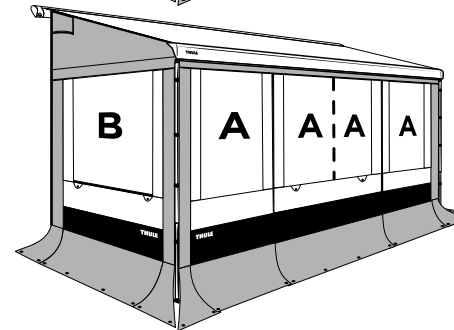

x1

THULE CURTAINS		A	B	C	MODEL	FROM	TO
301563	CURTAINS SET 1	4	2	0	RESIDENCE G3 PANORAMA	3.00M 3.00M	4.00M 4.50M
301564	CURTAINS SET2	2	2	2	RESIDENCE G3	4.25M	5.00M
301565	CURTAINS SET3	6	2	0	RESIDENCE G3 PANORAMA	5.50M 5.00M	6.00M 6.00M

RESIDENCE G3

SET 1
3.00M - 3.25M

SET 1
3.50M - 4.00M

SET 2
4.25M - 5.00M

SET 3
5.50M - 6.00M