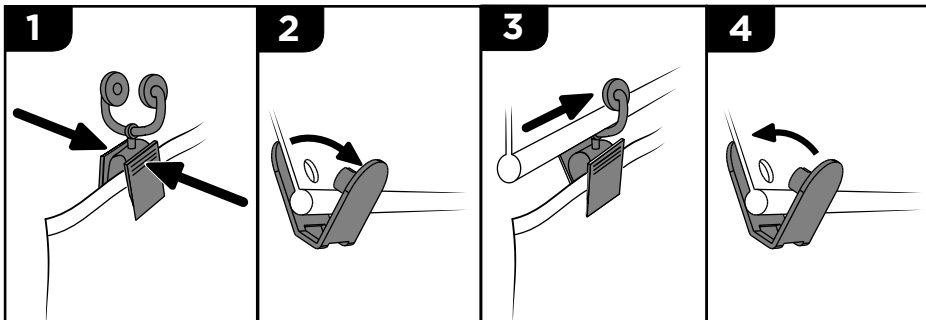

x1

THULE CURTAINS		A	B	C	MODEL	FROM	TO
301563	CURTAINS SET 1	4	2	0	RESIDENCE G3 PANORAMA	3.00M 3.00M	4.00M 4.50M
301564	CURTAINS SET2	2	2	2	RESIDENCE G3	4.25M	5.00M
301565	CURTAINS SET3	6	2	0	RESIDENCE G3 PANORAMA	5.50M 5.00M	6.00M 6.00M

RESIDENCE G3

SET 1
3.00M - 3.25M

SET 1
3.50M - 4.00M

SET 2
4.25M - 5.00M

SET 3
5.50M - 6.00M