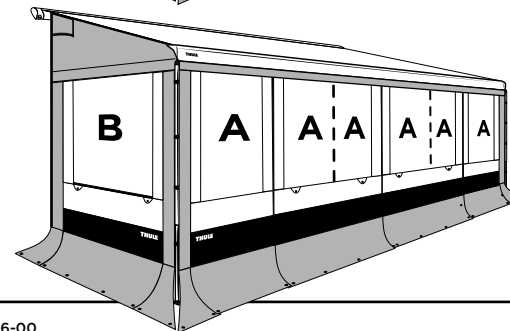

RESIDENCE G3

SET 1
3.00M - 3.25M

SET 1
3.50M - 4.00M

SET 2
4.25M - 5.00M

SET 3
5.50M - 6.00M