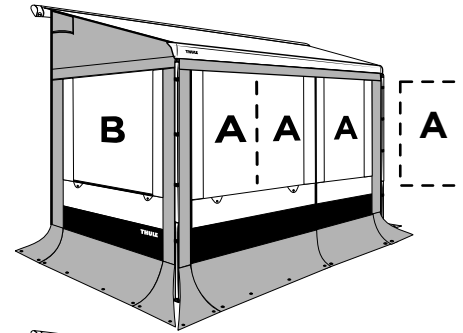

RESIDENCE G3

SET 1
3.00M - 3.25M